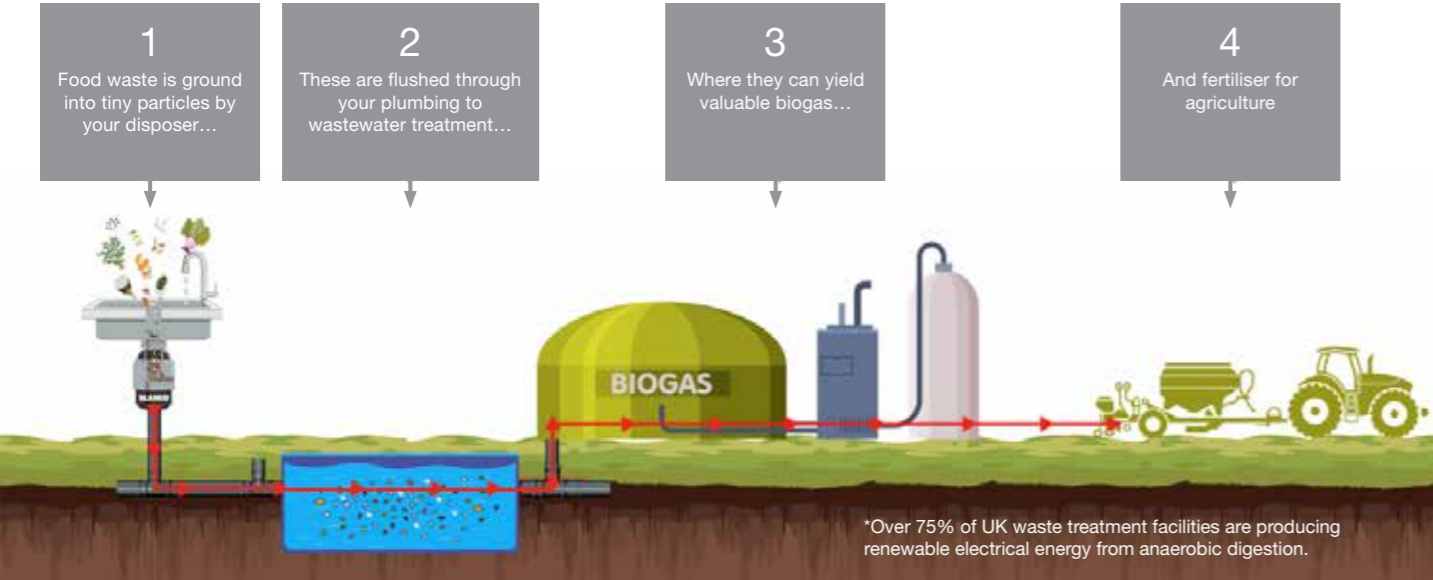

BLANCO FOOD WASTE DISPOSERS.

A SMART ADDITION TO YOUR BLANCO UNIT.

Using a BLANCO Food Waste Disposer unit to grind down and flush away unwanted leftover food waste has a wealth of benefits to you, your home and to the environment.

- Reduces mess
- Improves kitchen hygiene
- No odours from stored food waste
- Added food prep convenience
- Saves time cleaning up
- Safe and easy to use

The environment benefits because less food waste ends up in landfill sites, it is estimated that 60% of household waste is from food preparation and leftovers. Ground down food waste from disposers like the BLANCO FWD range can also be converted into soil conditioner at water treatment plants.

WHY CHOOSE A BLANCO FWD?

A BLANCO FWD is designed to fit conveniently to the sink waste, located in the unit below the sink, creating the perfect kitchen hub at the heart of your home.

- Optimal interface management for BLANCO sinks and bowls
- High quality and powerful AC induction motor
- Dishwasher connection
- Automatic shutdown function
- Easy to install thanks to its 3 bolt system
- Grinding components made of stainless steel
- Overload protection
- Continuous feed
- Warranty of 3 years

HOW YOUR FWD GENERATES GREEN POWER*

THE BLANCO FWD RANGE IN MAX, MEDIUM AND LITE FITS ALL BLANCO SINKS AND BOWLS.