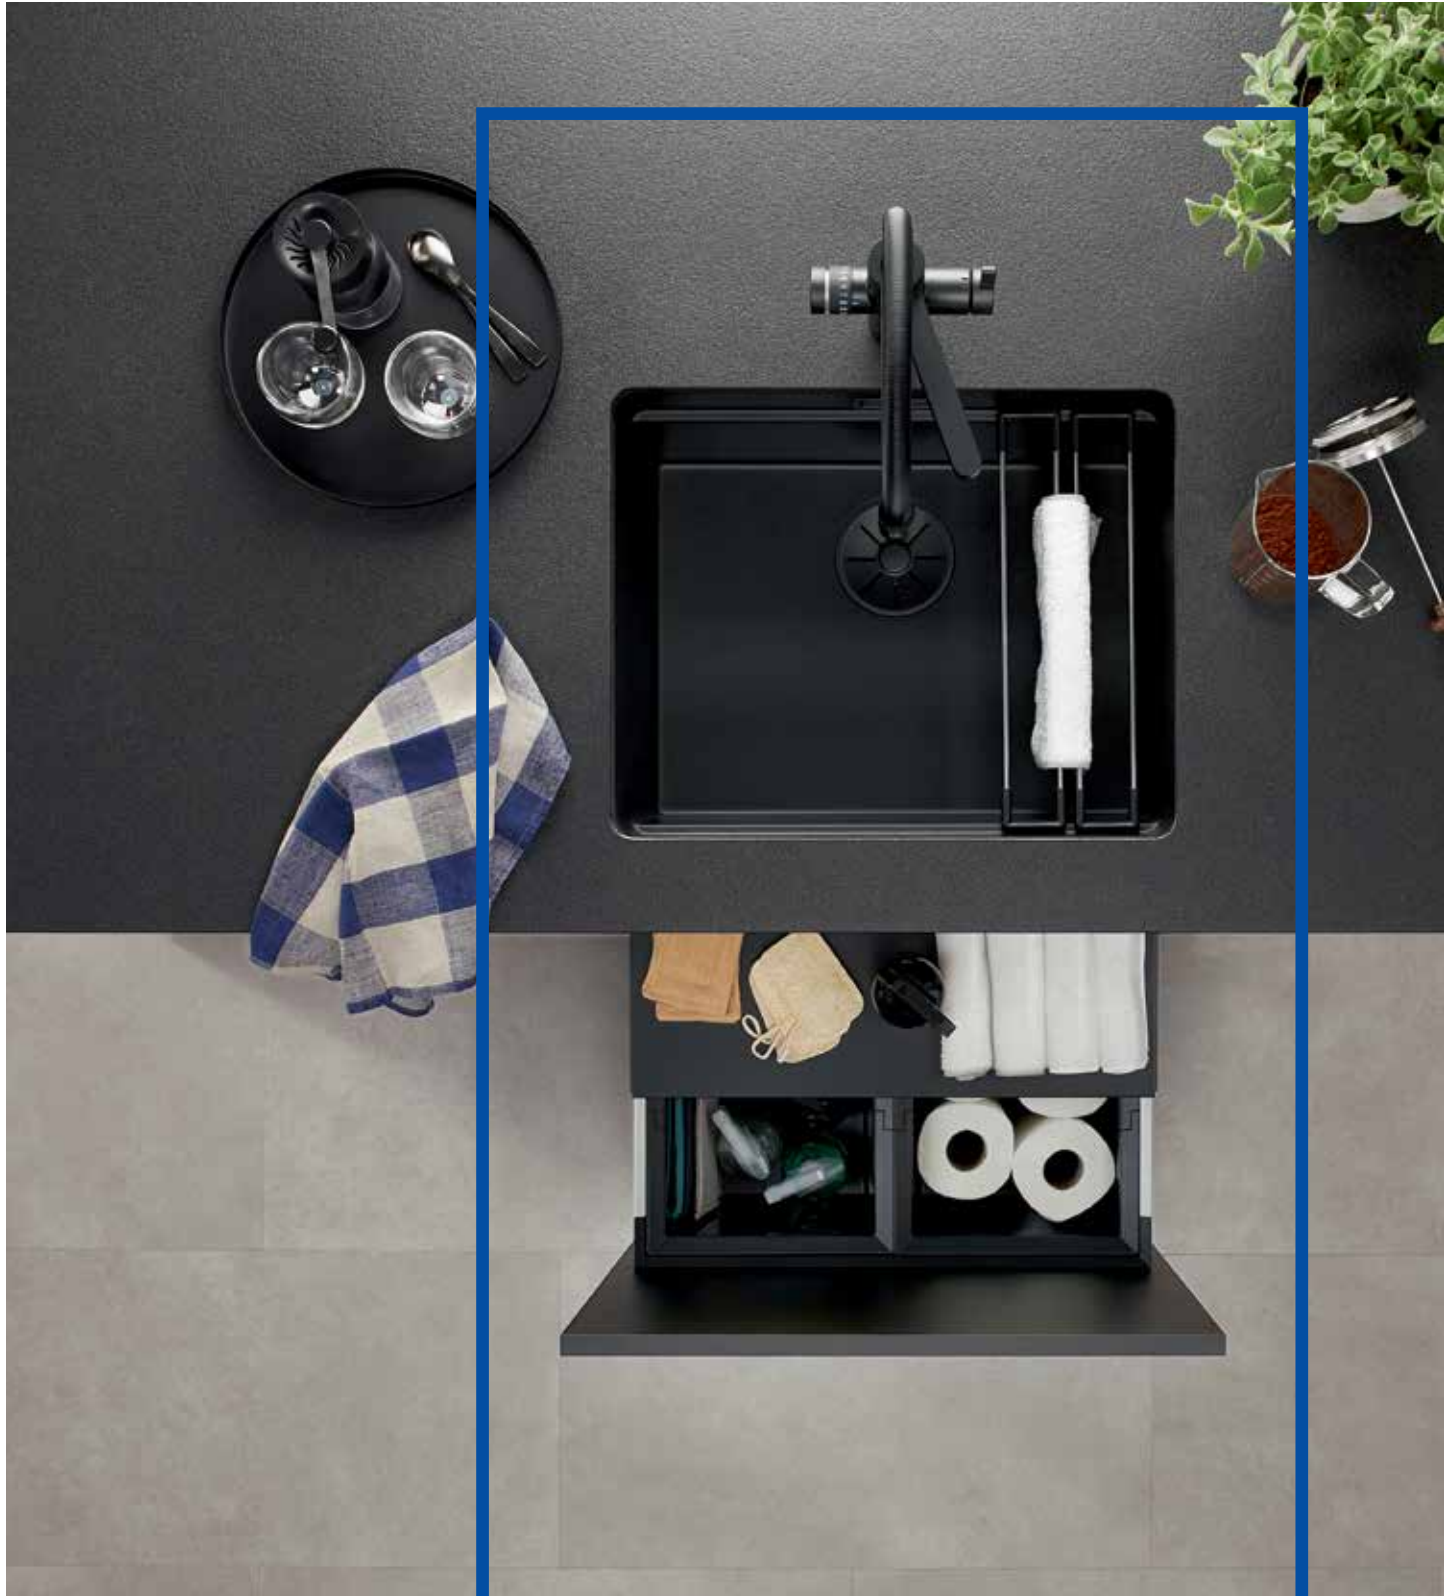

BLANCO UNIT Collection 2024

BLANCO

July 2024 (including VAT)

GERMANY
SINCE 1925

BLANCO UNIT
drink. prep. clean.