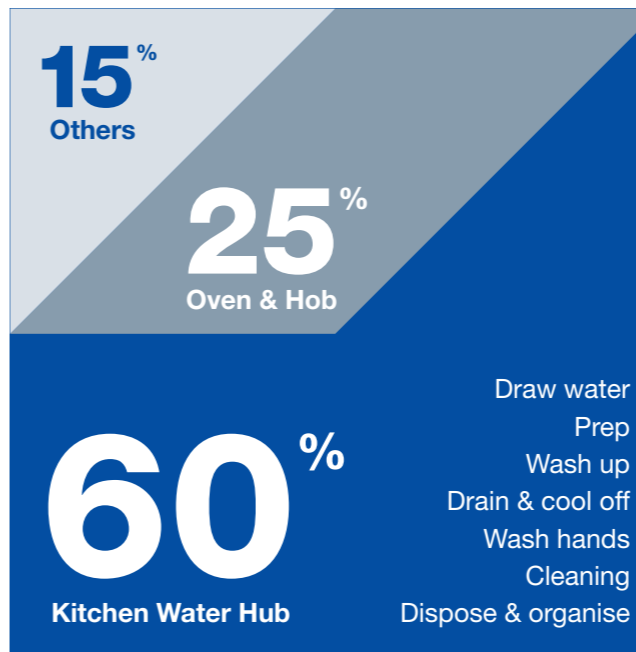

Tap: BLANCO MAX II in PVD steel
Sink: BLANCO SONA 6 S in SILGRANIT black
Waste: BLANCO BOTTON II 30/2, BLANCO FWD LITE

Where we spend our time in the kitchen in the UK

A PERFECT COMBINATION.

We spend about 60% of our time in the kitchen at the sink. It's where we fill our glasses, prepare food, rinse dishes, get rid of food waste, store cleaning products and separate the recycling. So it's important to ensure that things happen quickly and efficiently here. Having everything consumers need within easy reach and working together smoothly is key.